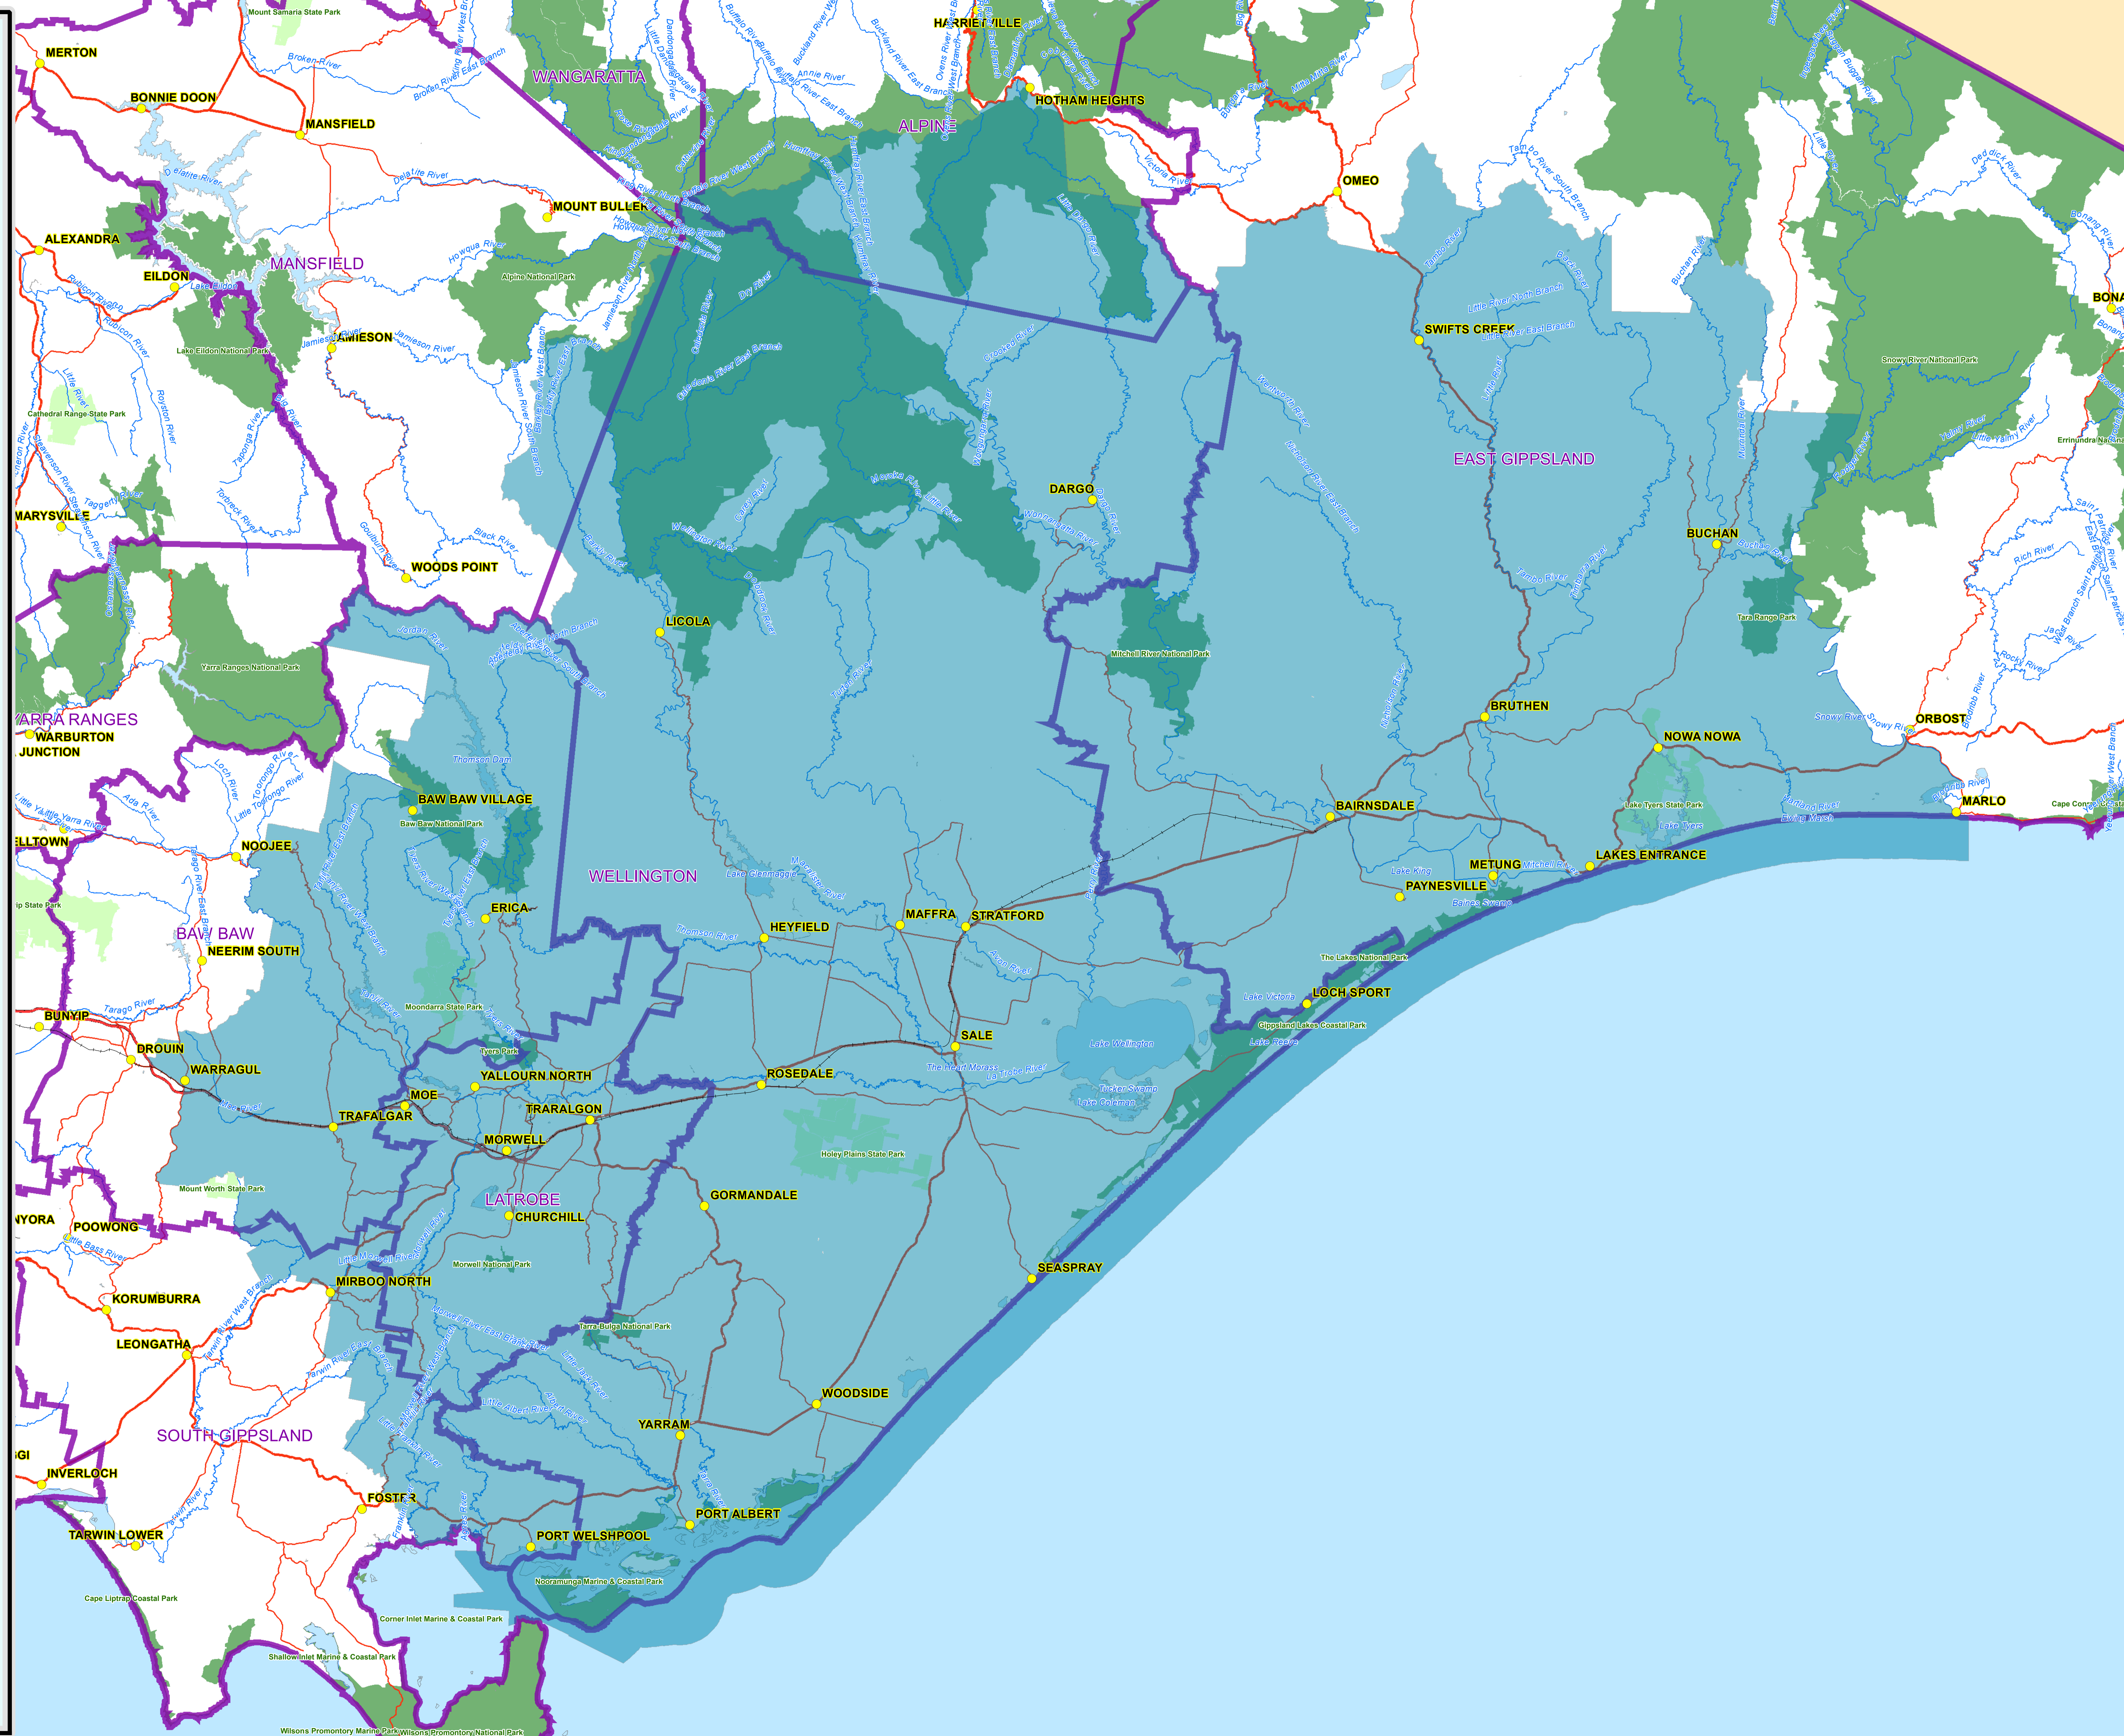

Legend

- Gunaikurnai
- Local Government Areas
- Towns
- Railway
- Waterways
- **Parks & Reserves**
- National Park
- State Park
- **Roads**
- Freeway
- Major Road
- Other Road

VICGRID
GDA 94

Scale 1:275,000